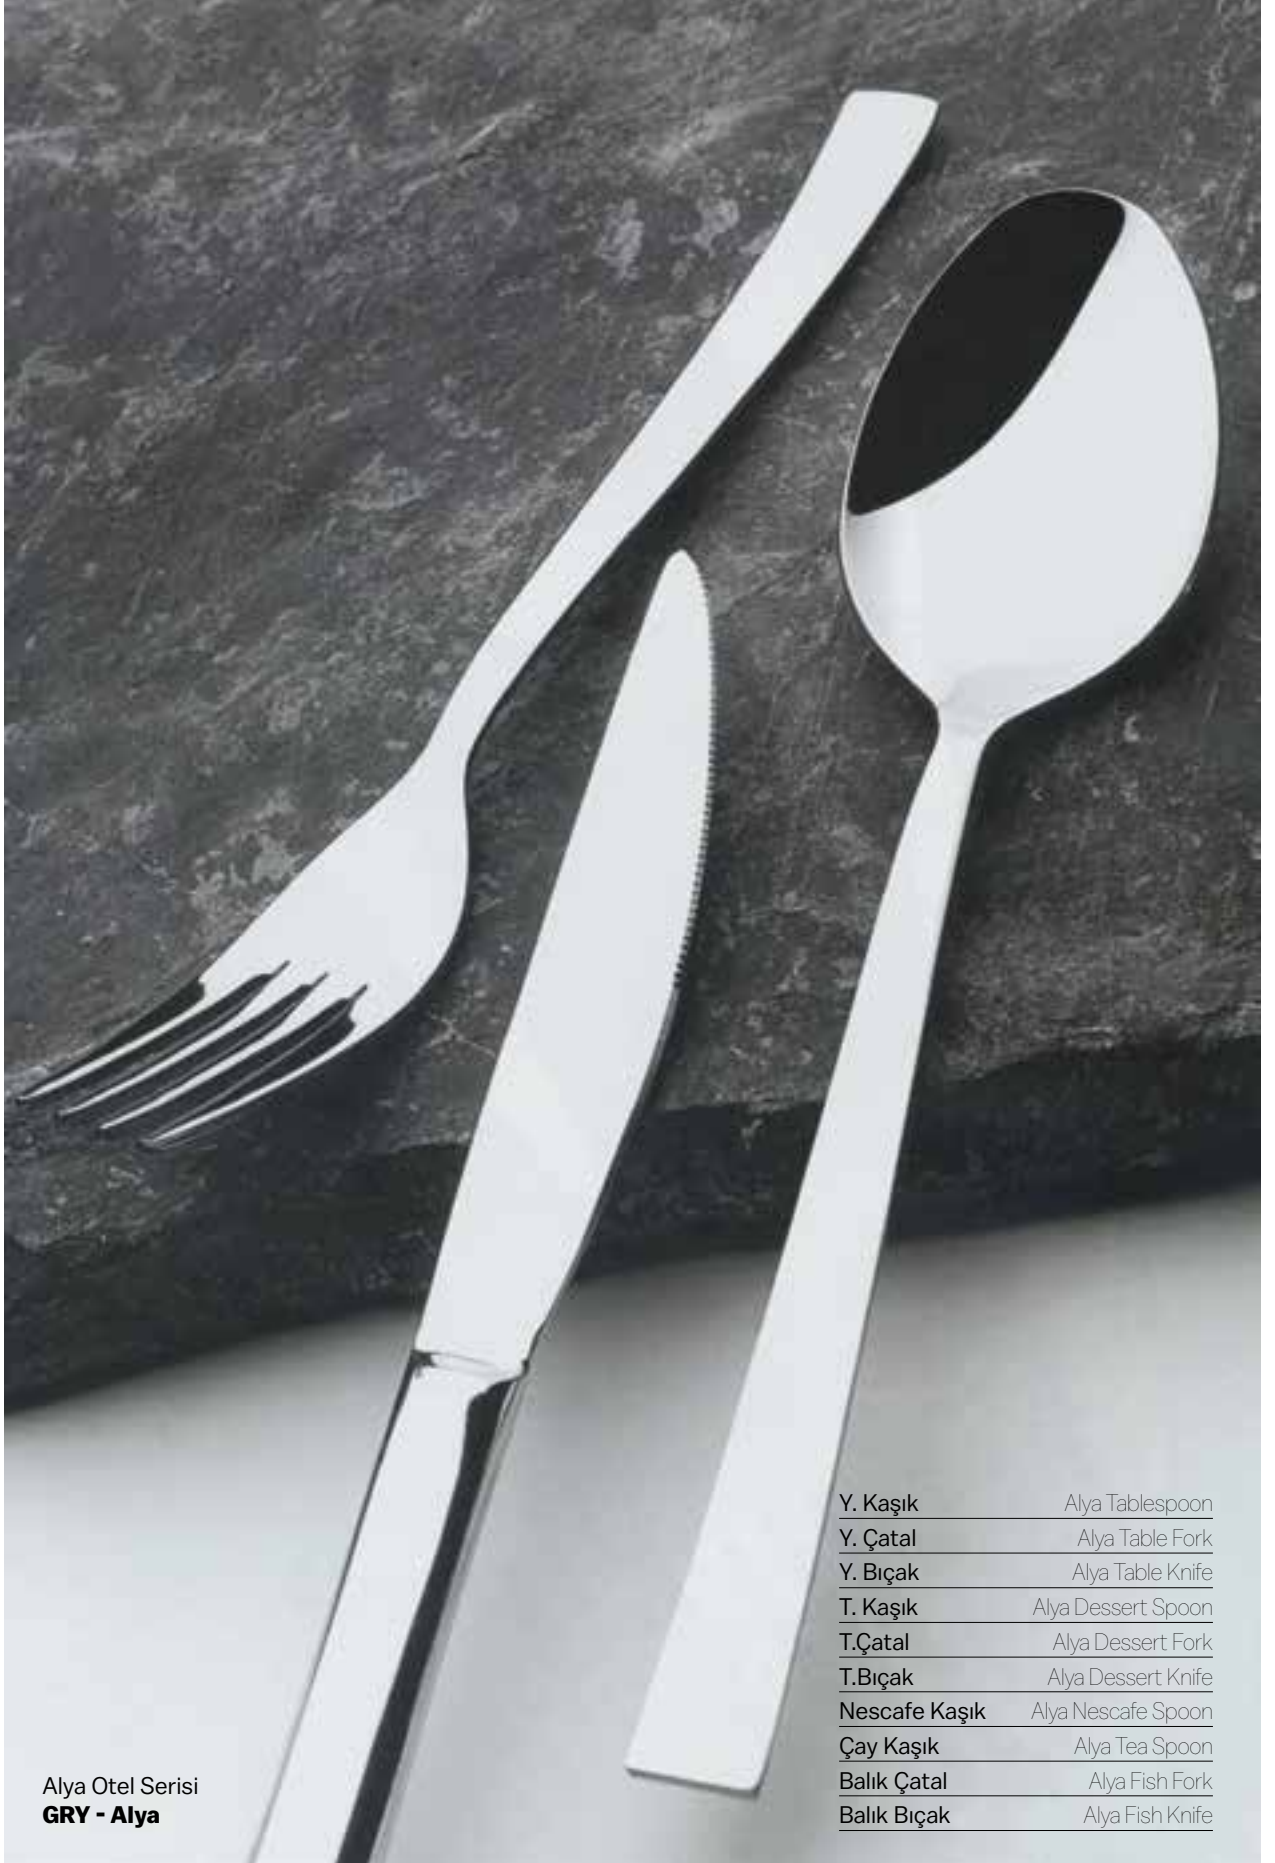

Alya Otel Serisi
GRY - Alya

Y. Kaşık	Alya Tablespoon
Y. Çatal	Alya Table Fork
Y. Bıçak	Alya Table Knife
T. Kaşık	Alya Dessert Spoon
T.Çatal	Alya Dessert Fork
T.Bıçak	Alya Dessert Knife
Nescafe Kaşık	Alya Nescafe Spoon
Çay Kaşık	Alya Tea Spoon
Balık Çatal	Alya Fish Fork
Balık Bıçak	Alya Fish Knife