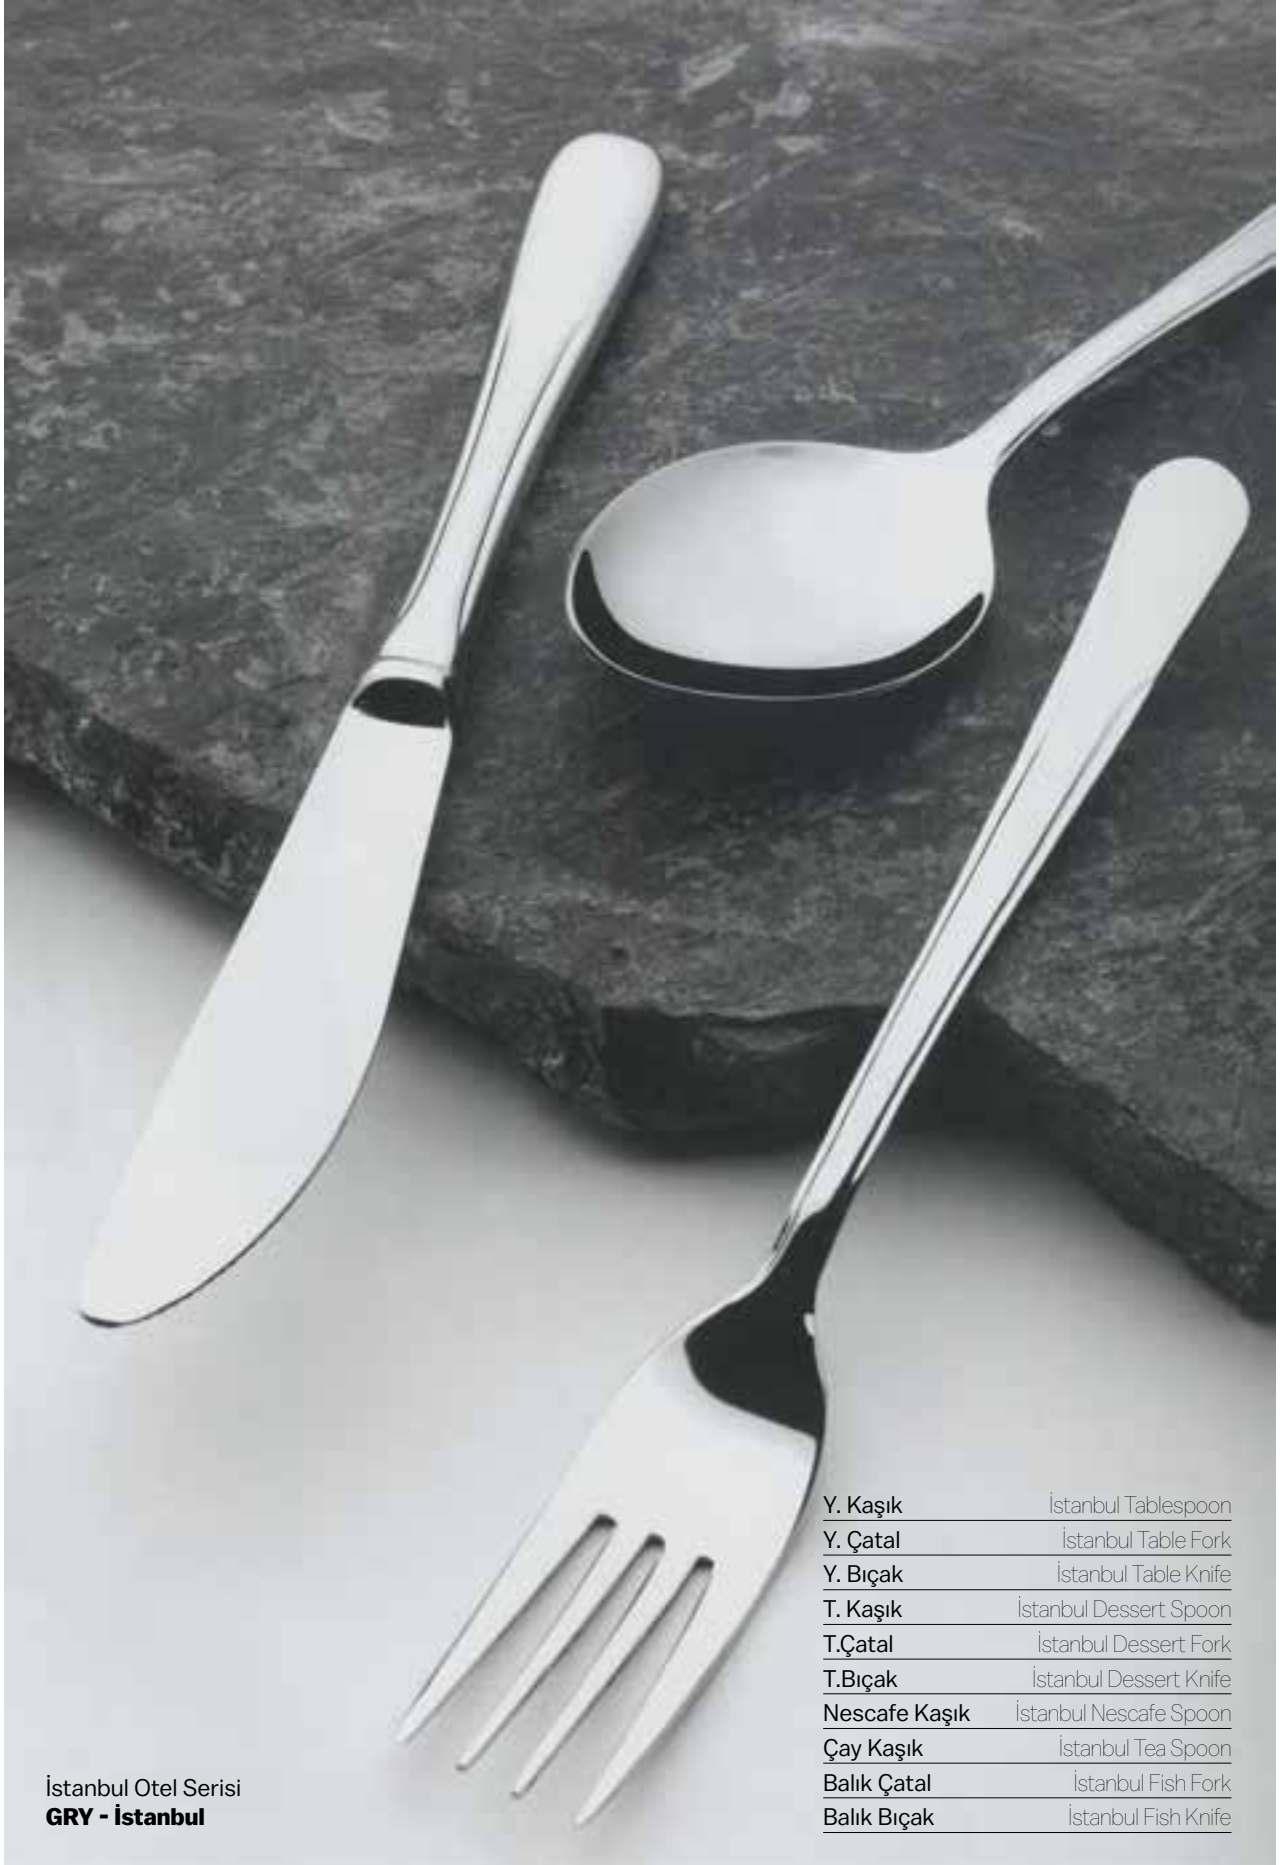

İstanbul Otel Serisi
GRY - İstanbul

Y. Kaşık	İstanbul Tablespoon
Y. Çatal	İstanbul Table Fork
Y. Bıçak	İstanbul Table Knife
T. Kaşık	İstanbul Dessert Spoon
T.Çatal	İstanbul Dessert Fork
T.Bıçak	İstanbul Dessert Knife
Nescafe Kaşık	İstanbul Nescafe Spoon
Çay Kaşık	İstanbul Tea Spoon
Balık Çatal	İstanbul Fish Fork
Balık Bıçak	İstanbul Fish Knife