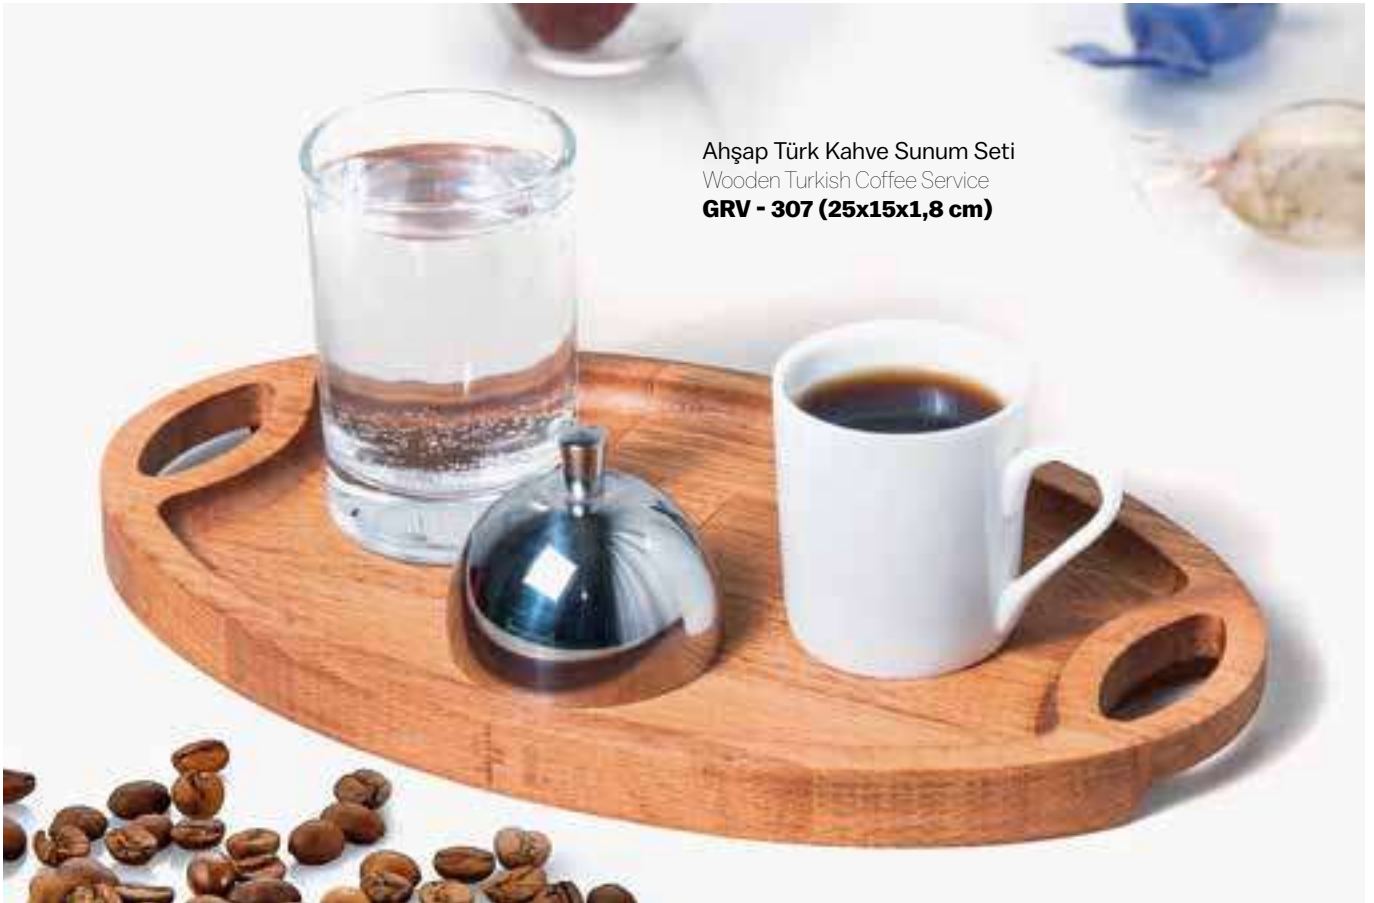

Ahşap St.türk Kahve Sunum Seti 23x12x2 cm
Turkish Coffee Services
GRV-305

Ahşap Türk Kahve Sunum Seti
Wooden Turkish Coffee Service
GRV - 307 (25x15x1,8 cm)