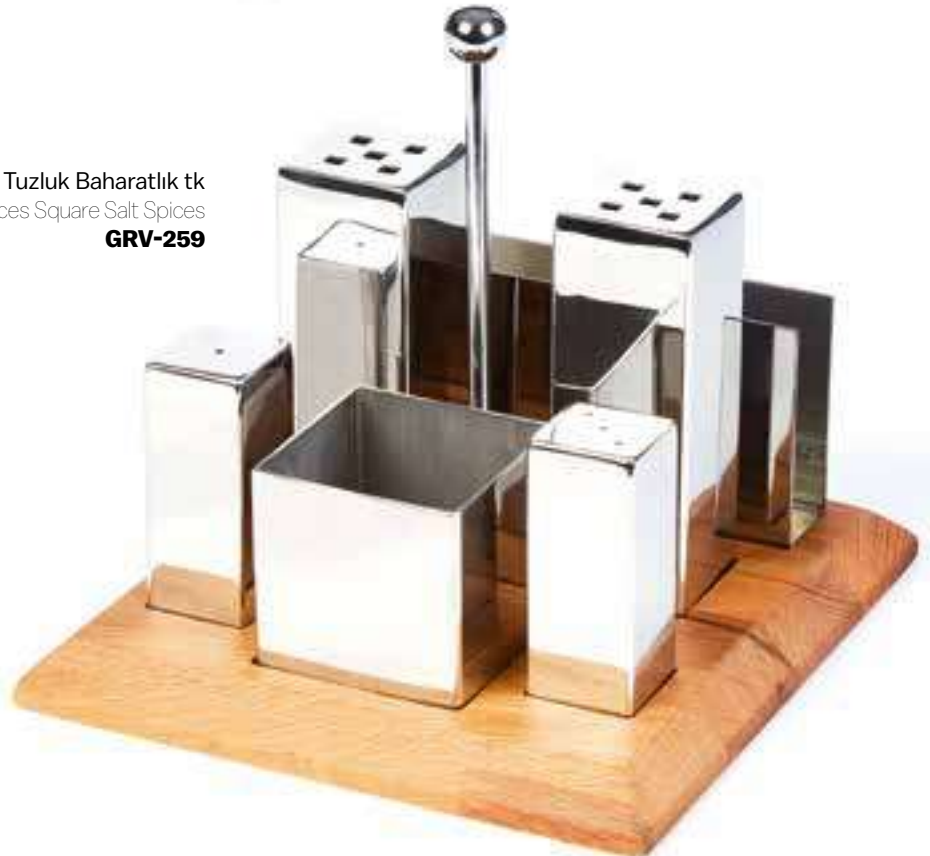

6'lı Kare Tuzluk Baharatlık tk
6 Pieces Square Salt Spices
GRV-259